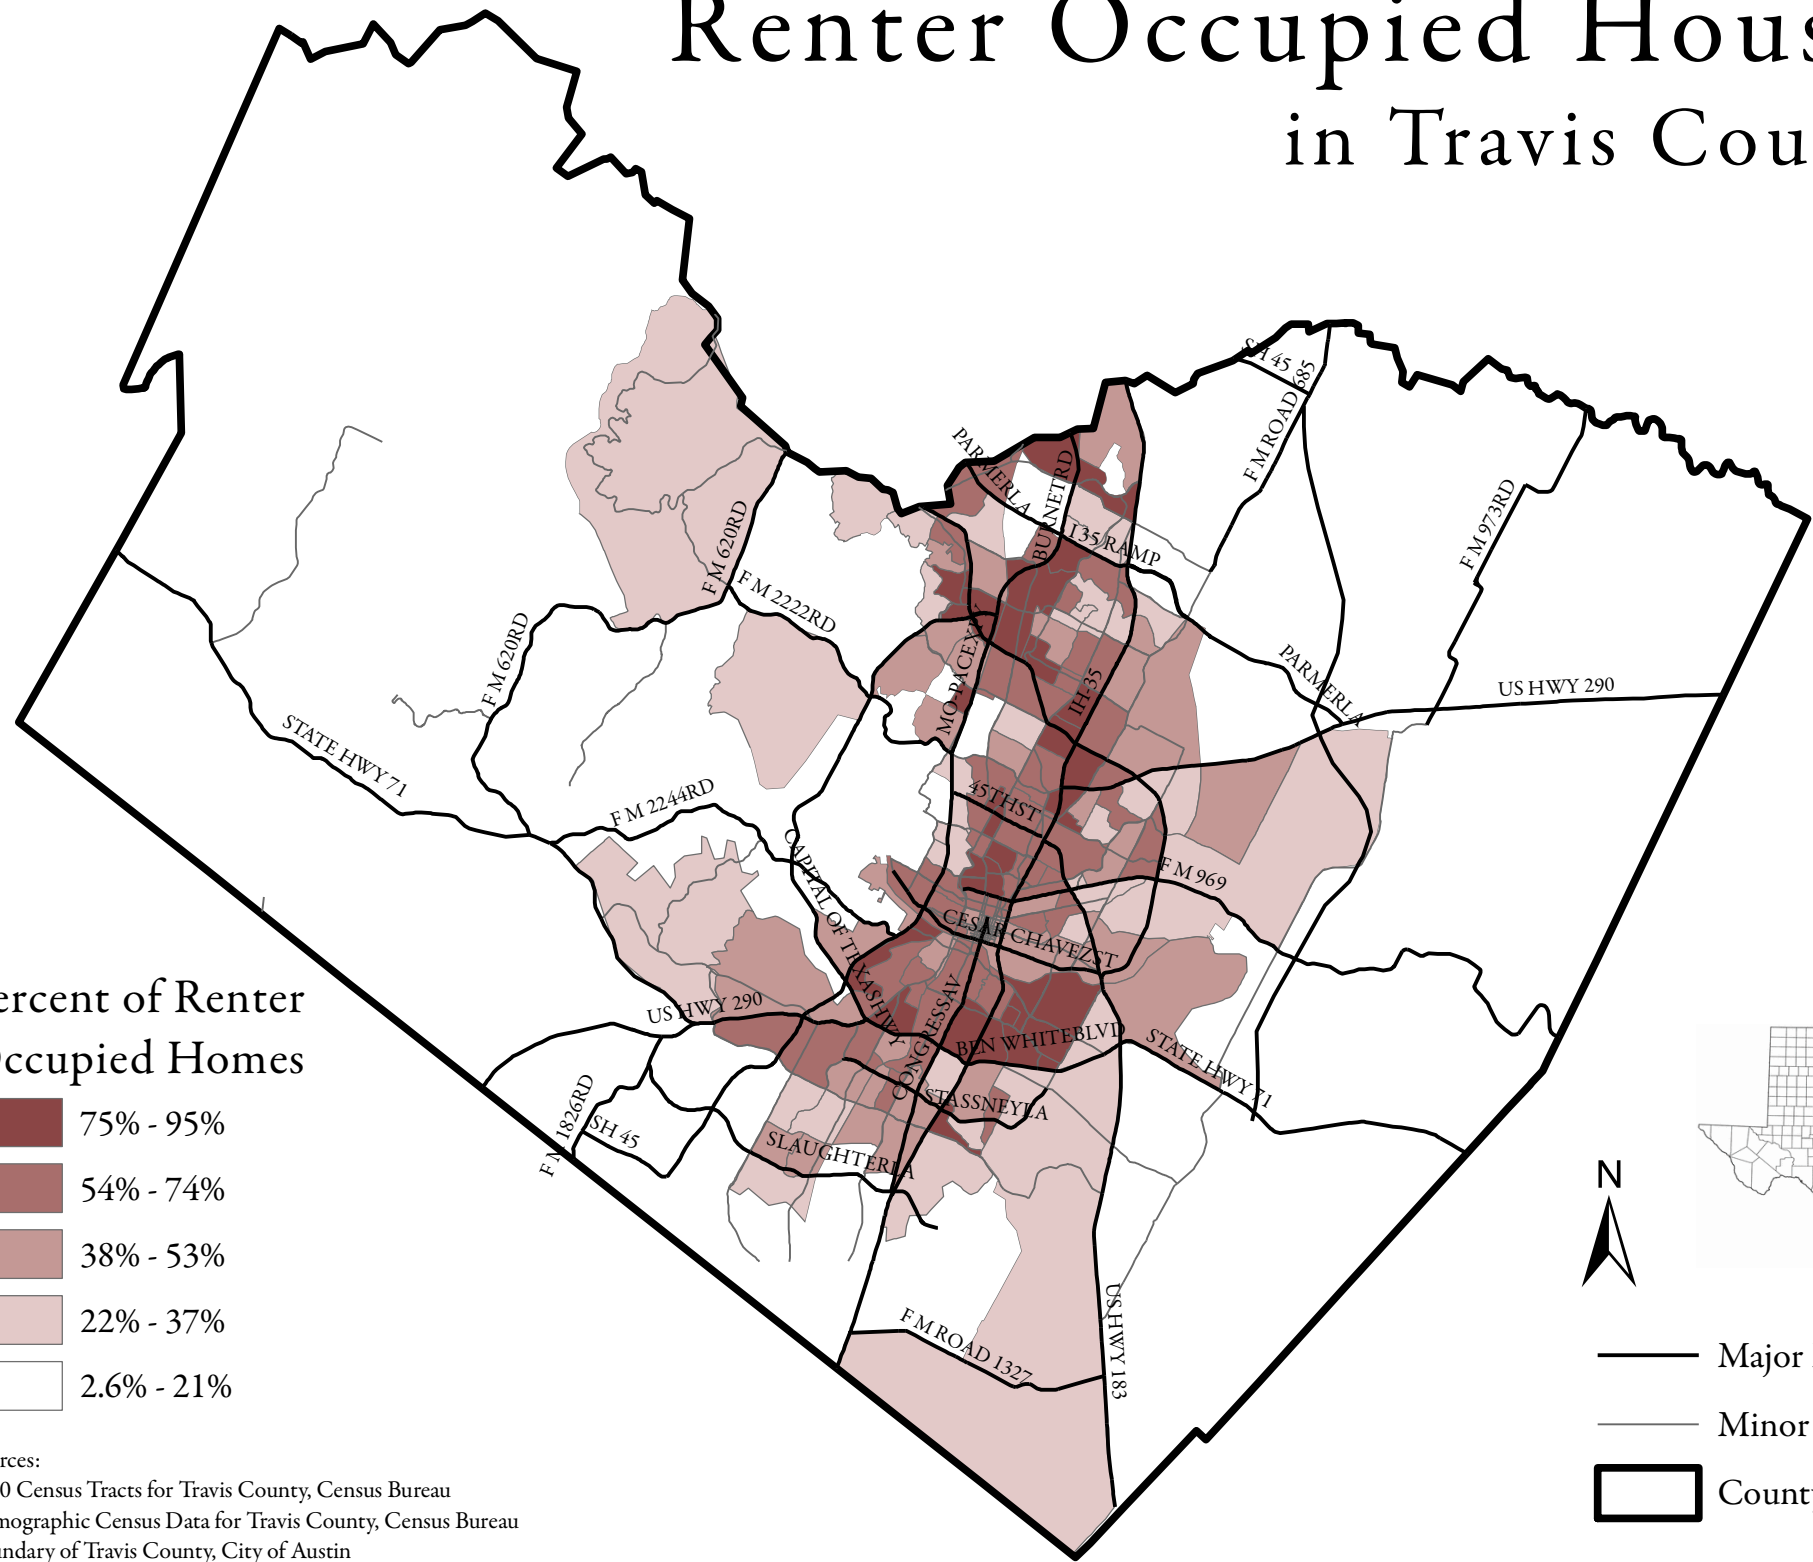

Renter Occupied Housing in Travis County

Percent of Renter Occupied Homes

Sources:
 2000 Census Tracts for Travis County, Census Bureau
 Demographic Census Data for Travis County, Census Bureau
 Boundary of Travis County, City of Austin
 Arterials for Travis County, City of Austin
 North American Datum, 1983
 Projection: Texas Central State Plan (NAD83, feet)

- Major Highways
- Minor Highways
- ▭ County Boundary

GIS Planning Specialist
 Travis County Planning Commission
 October 2, 2008

Demographic Characteristics

African-American Population

Population Density Per Square Mile

White Population

- Major Highways
- Minor Highways
- ▭ County Boundary