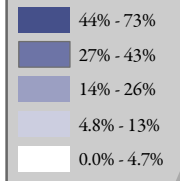

Demographic Characteristics

African-American Population