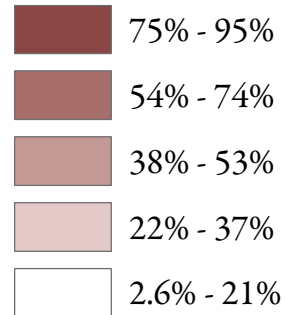

Renter Occupied Housing in Travis County

Percent of Renter Occupied Homes

Sources:
 2000 Census Tracts for Travis County, Census Bureau
 Demographic Census Data for Travis County, Census Bureau
 Boundary of Travis County, City of Austin
 Arterials for Travis County, City of Austin
 North American Datum, 1983
 Projection: Texas Central State Plan (NAD83, feet)

White Population

- Major Highways
- Minor Highways
- ▭ County Boundary