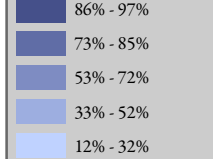

- Major Highways
- Minor Highways
- ▭ County Boundary

GIS Planning Specialist
 Travis County Planning Commission
 October 2, 2008

Demographic Characteristics

African-American Population

Population Density Per Square Mile

White Population

- Major Highways
- Minor Highways
- ▭ County Boundary