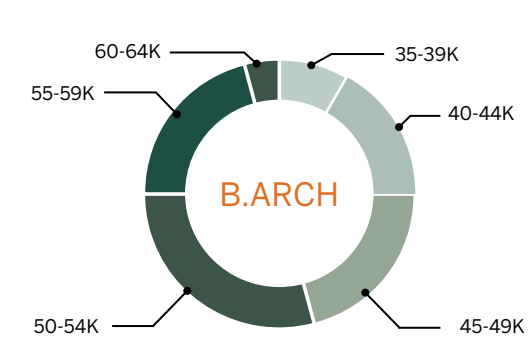

EMPLOYER

Alamo Architects
Black & Vernooy*
Brave / Architecture
CAS Architects
CetraRuddy Architecture
Clickspring Design
Dattner Architects
Ennead Architects LLP
Foster + Partners
fyooq
Gensler
HKS
Joe Coffee
Leong Leong
Marmon Mok Architecture
McCollum Studio
Mithun
ModusArchitecture
NBBJ
O'Brien & Keane
Page
Populous
SOM
Steinberg Hart
Walt Disney Imagineering*
Welch | Hall Architects

JOB TITLE

Project Designer/Intern Architect
Designer
Architectural Designer
Architectural Designer
Junior Architectural Designer
Designer
Entry Level Designer
Architectural Designer
Architectural Assistant
Designer
Technical Designer
Architectural Design Professional
Barista
Designer
Designer
Architectural Designer
Not specified
Project Designer
Designer
Architectural Designer
Designer
Architectural Designer I
Junior Architecture Professional
Designer I
Project Engineering Intern
Architectural Designer

LOCATION

San Antonio, TX
Austin, TX
Houston, TX
San Francisco, CA
New York City, NY
Austin, TX
New York City, NY
New York City, NY
New York City, NY
London, UK
Austin, TX
Washington DC
Dallas, TX
New York City, NY
New York City, NY
San Antonio, TX
Austin, TX
Seattle, WA
Dallas, TX
San Francisco, CA
Arlington, VA
Austin, TX
Kansas City, MO
New York City, NY
San Francisco, CA
Glendale, CA
Dallas, TX

* two or more graduates at this location

SALARY BY DEGREE