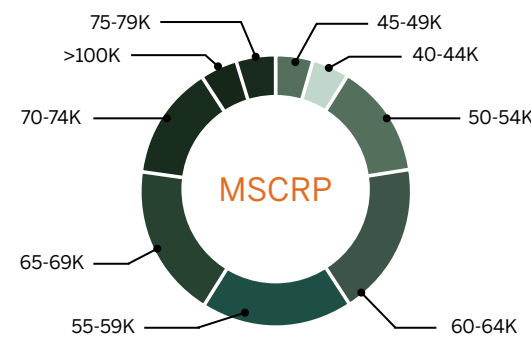

EMPLOYER

Alamo Architects
Black & Vernooy*
Brave / Architecture
CAS Architects
CetraRuddy Architecture
Clickspring Design
Dattner Architects
Ennead Architects LLP
Foster + Partners
fyooq
Gensler
HKS
Joe Coffee
Leong Leong
Marmon Mok Architecture
McCollum Studio
Mithun
ModusArchitecture
NBBJ
O'Brien & Keane
Page
Populous
SOM
Steinberg Hart
Walt Disney Imagineering*
Welch | Hall Architects

JOB TITLE

Project Designer/Intern Architect
Designer
Architectural Designer
Architectural Designer
Junior Architectural Designer
Designer
Entry Level Designer
Architectural Designer
Architectural Assistant
Designer
Technical Designer
Architectural Design Professional
Barista
Designer
Designer
Architectural Designer
Not specified
Project Designer
Designer
Architectural Designer
Designer
Architectural Designer I
Junior Architecture Professional
Designer I
Project Engineering Intern
Architectural Designer

LOCATION

San Antonio, TX
Austin, TX
Houston, TX
San Francisco, CA
New York City, NY
Austin, TX
New York City, NY
New York City, NY
New York City, NY
London, UK
Austin, TX
Washington DC
Dallas, TX
New York City, NY
New York City, NY
San Antonio, TX
Austin, TX
Seattle, WA
Dallas, TX
San Francisco, CA
Arlington, VA
Austin, TX
Kansas City, MO
New York City, NY
San Francisco, CA
Glendale, CA
Dallas, TX

* two or more graduates at this location

SALARY BY DEGREE