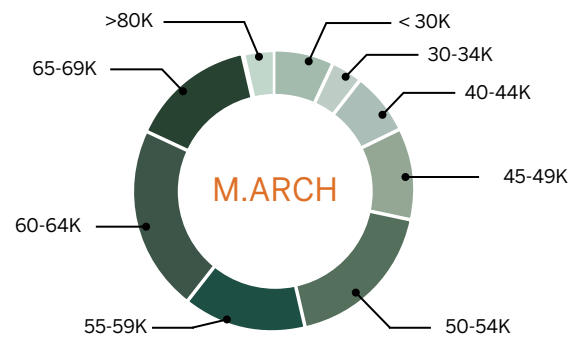

EMPLOYER

Alamo Architects
Black & Vernooy*
Brave / Architecture
CAS Architects
CetraRuddy Architecture
Clickspring Design
Dattner Architects
Ennead Architects LLP
Foster + Partners
fyooq
Gensler
HKS
Joe Coffee
Leong Leong
Marmon Mok Architecture
McCollum Studio
Mithun
ModusArchitecture
NBBJ
O'Brien & Keane
Page
Populous
SOM
Steinberg Hart
Walt Disney Imagineering*
Welch | Hall Architects

JOB TITLE

Project Designer/Intern Architect
Designer
Architectural Designer
Architectural Designer
Junior Architectural Designer
Designer
Entry Level Designer
Architectural Designer
Architectural Assistant
Designer
Technical Designer
Architectural Design Professional
Barista
Designer
Designer
Architectural Designer
Not specified
Project Designer
Designer
Architectural Designer
Designer
Architectural Designer I
Junior Architecture Professional
Designer I
Project Engineering Intern
Architectural Designer

LOCATION

San Antonio, TX
Austin, TX
Houston, TX
San Francisco, CA
New York City, NY
Austin, TX
New York City, NY
New York City, NY
New York City, NY
London, UK
Austin, TX
Washington DC
Dallas, TX
New York City, NY
New York City, NY
San Antonio, TX
Austin, TX
Seattle, WA
Dallas, TX
San Francisco, CA
Arlington, VA
Austin, TX
Kansas City, MO
New York City, NY
San Francisco, CA
Glendale, CA
Dallas, TX

* two or more graduates at this location

SALARY BY DEGREE