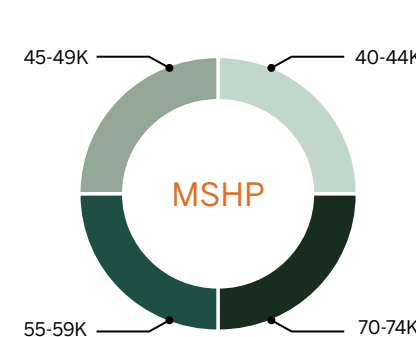

EMPLOYER

Alamo Architects
Black & Vernooy*
Brave / Architecture
CAS Architects
CetraRuddy Architecture
Clickspring Design
Dattner Architects
Ennead Architects LLP
Foster + Partners
fyooq
Gensler
HKS
Joe Coffee
Leong Leong
Marmon Mok Architecture
McCollum Studio
Mithun
ModusArchitecture
NBBJ
O'Brien & Keane
Page
Populous
SOM
Steinberg Hart
Walt Disney Imagineering*
Welch | Hall Architects

JOB TITLE

Project Designer/Intern Architect
Designer
Architectural Designer
Architectural Designer
Junior Architectural Designer
Designer
Entry Level Designer
Architectural Designer
Architectural Assistant
Designer
Technical Designer
Architectural Design Professional
Barista
Designer
Designer
Architectural Designer
Not specified
Project Designer
Designer
Architectural Designer
Designer
Architectural Designer I
Junior Architecture Professional
Designer I
Project Engineering Intern
Architectural Designer

LOCATION

San Antonio, TX
Austin, TX
Houston, TX
San Francisco, CA
New York City, NY
Austin, TX
New York City, NY
New York City, NY
New York City, NY
London, UK
Austin, TX
Washington DC
Dallas, TX
New York City, NY
New York City, NY
San Antonio, TX
Austin, TX
Seattle, WA
Dallas, TX
San Francisco, CA
Arlington, VA
Austin, TX
Kansas City, MO
New York City, NY
San Francisco, CA
Glendale, CA
Dallas, TX

* two or more graduates at this location

SALARY BY DEGREE